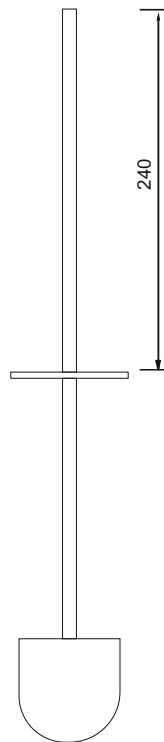

Toilet brush holder & brush

See full details next page

Finishes : SS, PS

Product Code

20.1923

Code Illustration

20.1923.SS = Satin stainless steel

Finishes : SS, PS