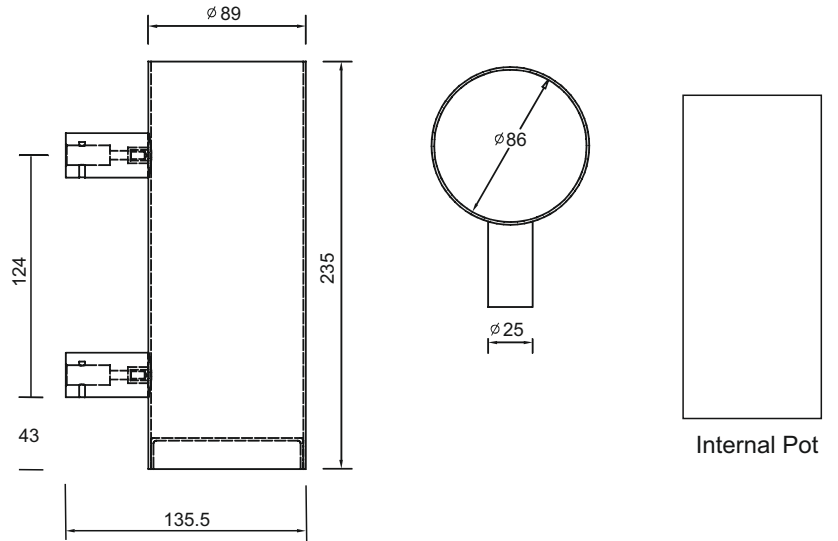

Toilet brush holder & brush

See full details next page

Finishes : SS, PS

Product Code

20.1923

Code Illustration

20.1923.SS = Satin stainless steel

Finishes : SS, PS